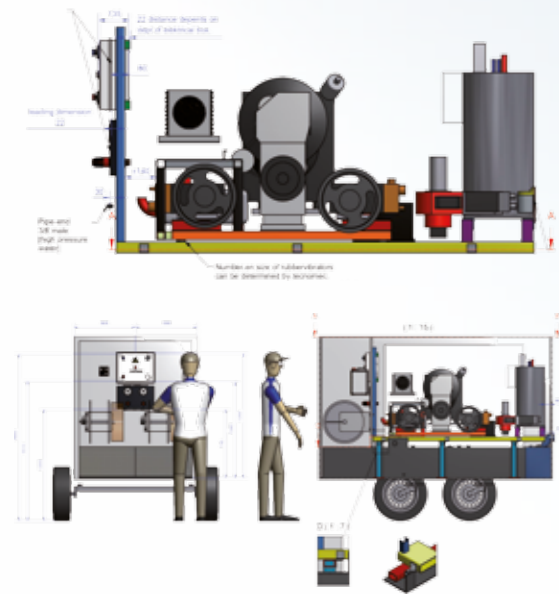

DURABLE BY SIMPLICITY

The robust look of a Trailerpack is characteristic for our view on technique and the way we build our Trailerpacks and High-pressure cleaning trailers. The vision of Meclean that technique should be functional and only thing as : reliability, durability, maximum continuity and good cleaning results are important to makes a high-pressure cleaning trailer/ Trailerpack that clearly reflects our professional, pragmatic look on technique. Meclean consequently uses the best components and knows like no other that unnecessary electronics add noting but derogation. **Meclean is making the choise for mechanical, simple technique !**

CUSTOM BUILT

Meclean is great in custom built solutions... But also the standard high-pressure cleaning trailers or Trailerpacks can be customised to the needs of the user. The different versions (see the backside of the brochure) and the vast option list include things as : SteamPLUS®, WeedPLUS®, integrated alternator, vacuum collect system that recovers the water, etc. makes it possible to put the needs of the user as a top priority. We invite you to use your professional experience so we can make the perfect high-pressure trailer or Trailerpack together !

proven mechanical technique...