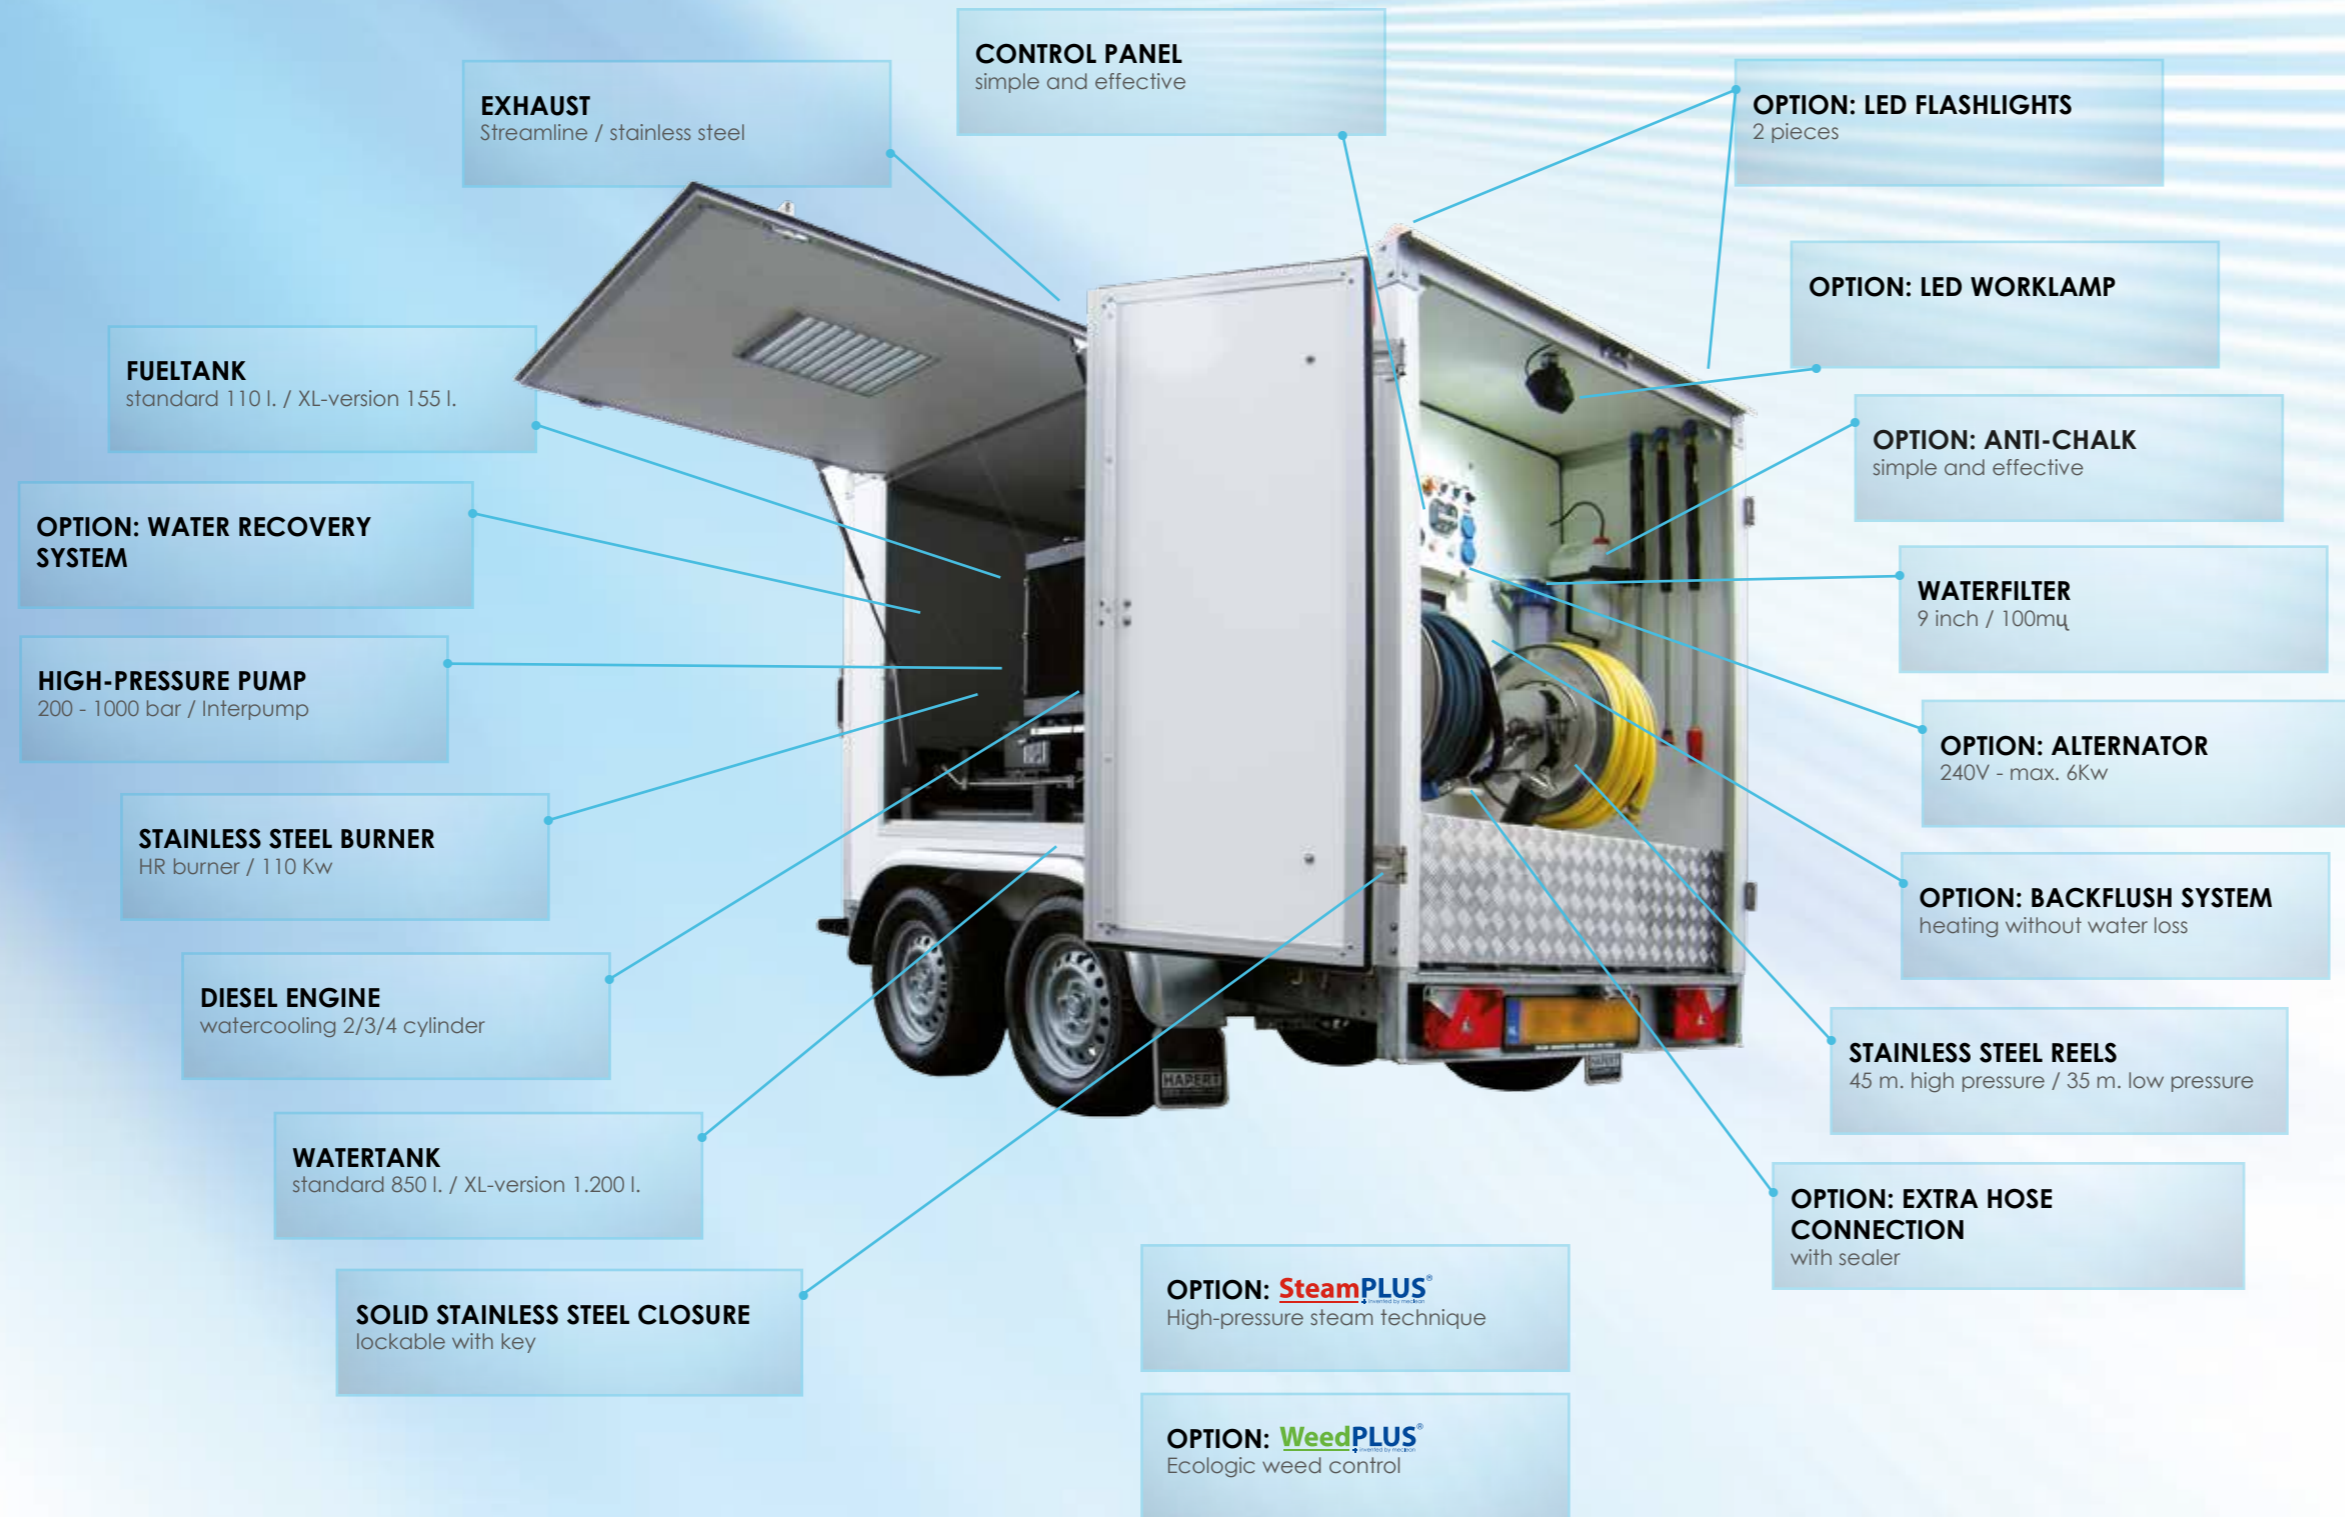

WeedPLUS®

+ invented by meclean

WeedPLUS® is an optional technique that can be built on all our high-pressure cleaning trailers or Trailerpacks. By using WeedPLUS® the flow of nutrients will be blocked and the weed plant will be exterminated. The WeedPLUS® function on a high-pressure cleaning trailer is suitable for 2 persons (simultaneous use).

The robust look of a Trailerpack is characteristic for our view on technique and the way we build our Trailerpacks and High-pressure cleaning trailers. The vision of Meclean that technique should be functional and only thing as : reliability, durability, maximum continuity and good cleaning results are important to makes a high-pressure cleaning trailer/ Trailerpack that clearly reflects our professional, pragmatic look on technique. Meclean consequently uses the best components and knows like no other that unnecessary electronics add noting but derogation. **Meclean is making the choise for mechanical, simple technique !**

CUSTOM BUILT

Meclean is great in custom built solutions... But also the standard high-pressure cleaning trailers or Trailerpacks can be customised to the needs of the user. The different versions (see the backside of the brochure) and the vast option list include things as : SteamPLUS®, WeedPLUS®, integrated alternator, vacuum collect system that recovers the water, etc. makes it possible to put the needs of the user as a top priority. We invite you to use your professional experience so we can make the perfect high-pressure trailer or Trailerpack together !

proven mechanical technique...

High-pressure cleaning trailer

...without unnecessary electronics

Facade cleaning: without chemicals and without damage

Graffiti removal: without chemicals

Chewing gum removal: in less than 2 seconds