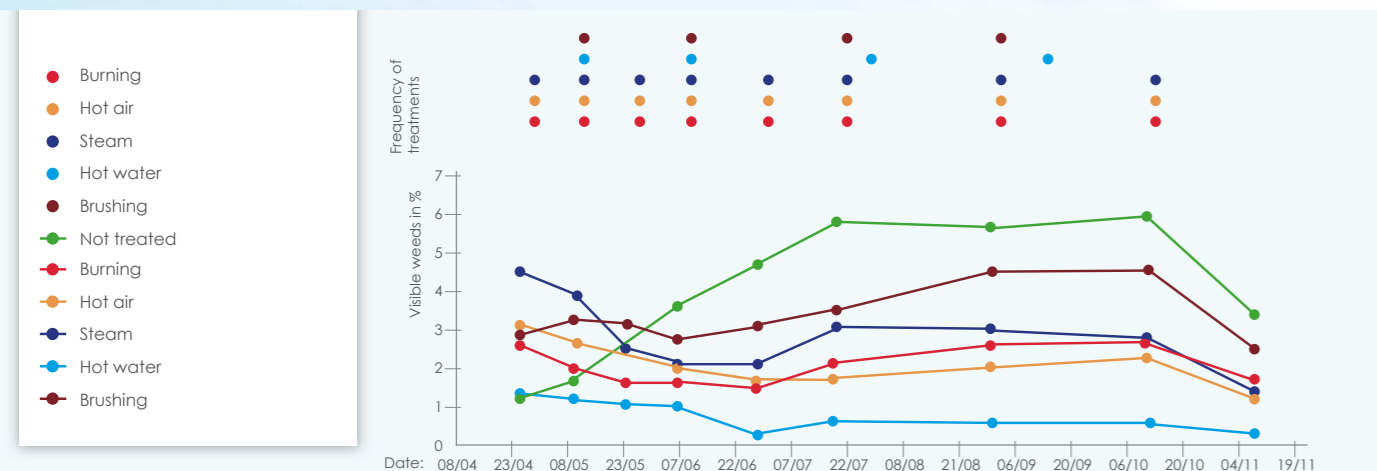

Weeds on pavement

Weeds on pavement
2 - 5 days after treatment

Thistle before treatment

Thistle 2 - 5 days
after treatment

Accessories

Sprayer

Spray grider with wheels

Provable most effective

Weed control with hot water is researched by the University of Copenhagen (research by Prof. P. Kristoffersen) and it's clearly the most effective alternative weed controlling method (see scheme).

Specifications